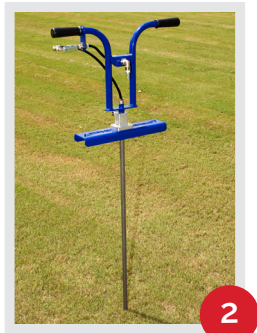

### When You Buy All 3 Together!

This affordable and convenient package combines the power of the AIR2G2 324, featuring the AIR2G2 air inject process, with the AIR2HP handheld tool, bundled together with the AIR2GO shuttle trailer. The AIR2GO Value Pack allows you to quickly and easily move between treatment sites, from green to green or field to field.

#### AIR2G2 324

The award-winning air injection AIR2G2 324 powered by AIR2G2's air injection process to relieve compaction, increase porosity and force gas exchange.

**AIR2HP**  
The flexible and easy to use AIR2HP handheld tool maneuvers in small spaces, around tree roots, shrubs and flowers, as well as drain fields and sand traps, or to spot-treat problem areas.